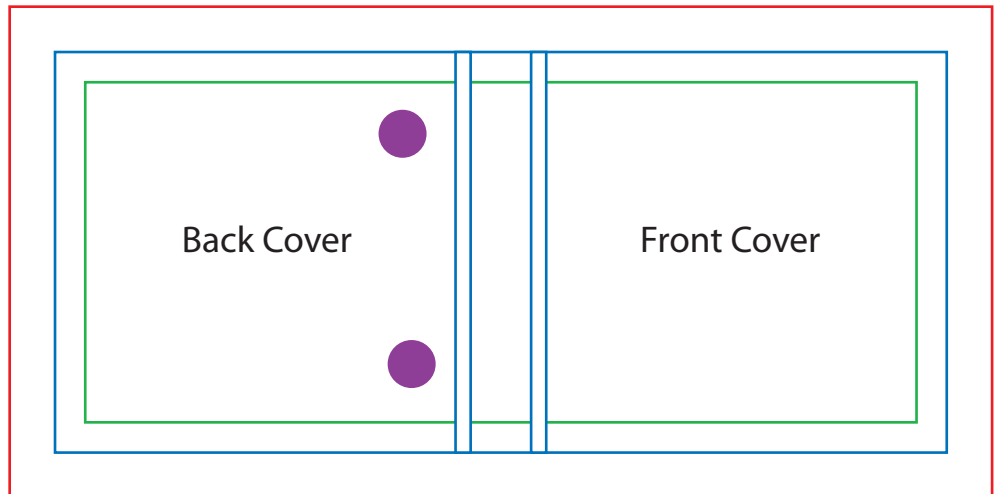

BRITISH LOOSE LEAF

50mm A4 + TAB, 4 D RING BINDER

KEY

- Red - Print
- Blue - Binder
- Green - Lining
- Purple - Rivet position

Print Size - 348x677mm

All print and lamination **MUST** bleed at least 10mm off of all edges.
This allows 19mm for turn over on all edges.

Binder Size - 310x639mm

Lining Size - 300x629mm

All printed linings **MUST** bleed at least 10mm off of all edges.

Spine is centred and creased to 81mm.

The rivet locations are 17mm up from base and down from top, and 33mm in from centre of crease. Please leave a 15mm circumference around this area, this will ensure that rivets will not impose on any important text or images.